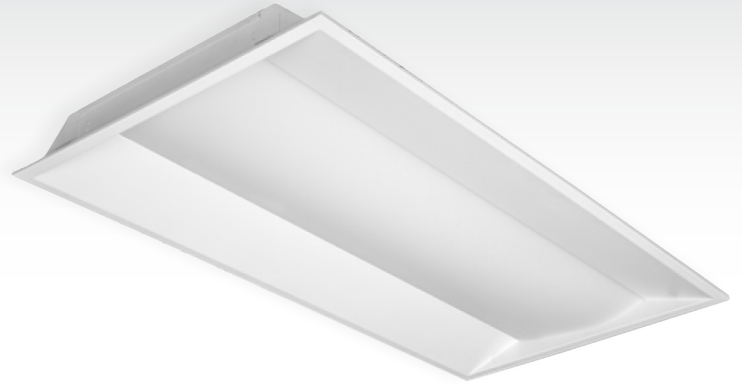

LED Office Troffer

Sleek, versatile LED Office Troffer is ideal for indoor environments where presentation and visual comfort are at a premium. Quality steel construction is designed to maximize heat distribution and cool operation. The attractive molded diffuser provides uniform light distribution and a pleasing aesthetic appeal. Corporate offices, retail outlets, indoor galleries, and other high end installations use the LED Office Troffer to minimize energy consumption while improving their lighting environments.

Optics

The LED Office Troffer is available in color temperatures of 4000K and 5000K. The luminaire's 85+ CRI is ideal for professional indoor illumination, especially in environments requiring visual accuracy including office, design, manufacturing, or service.

Construction

The LED Troffer's discreet, low-profile frame is fitted from sheet metal, and uses an efficient polycarbonate lens. The frosted diffuser is used to enhance consistency of light distribution. The slim design allows for versatile placement of the luminaire, even when recessed mounting is not available.

Mounting

The LED Troffer can be recessed in any standard sized grid ceiling. In non-grid type ceilings, the fixture may be installed via surface mount. Because of the fixtures slim profile, both mounting solutions are easily incorporated into interior design solutions.