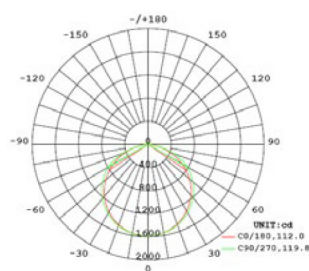

OTUS24-40W