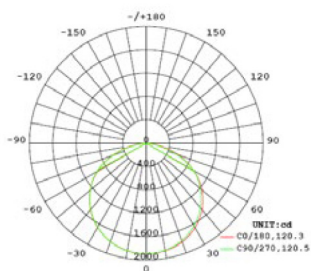

LED Office Troffer

Sample Order: OTUS22-S-20W-4K-PE

Series	Dimension	Lens	Wattage	CCT	Generation	Options
RTUS = Recessed Troffer (US Standard)	22 = 2x2 24 = 2x4	-S = Solo Troffer	-20 = 20W -30 = 30W -40 = 40W	-35 = 3500K -4K = 4000K -5K = 5000K	-PE = Premium	LOD = Bi-Level Sensor EOP = Office On/Off Sensor EM = Emergency Backup Battery

Performance Data

Part No.	Watts (W)	Input Voltage (VAC)	Efficacy (Lm/W)	Lumens(Lm)	CRI	CCT (K)	PF	THD	L70 (Hours)	Dimensions in Inches (L*W*H)
OTUS22-20W	19.1	120-277	135	2700	85+	4000 5000	>0.9	<10%	156,000	23.74*23.74*3.09
OTUS22-30W	30.5	120-277	135	4050	85+	4000 5000	>0.9	<10%	156,000	23.74*23.74*3.09
OTUS22-40W	40.3	120-277	125	5000	85+	4000 5000	>0.9	<10%	156,000	23.74*23.74*3.090
OTUS24-30W	30.0	120-277	135	4050	85+	4000 5000	>0.9	<10%	156,000	23.74*23.74*3.09
OTUS24-40W	40.3	120-277	125	5000	85+	4000 5000	>0.9	<10%	156,000	23.74*23.74*3.09
Color	Housing	Lens Type	Certification	Warranty						
Matte White	Sheet Metal & PC Diffuser	Frosted	DLC Premium, ETL	10 Years						

*Not all versions of this product may be DLC-qualified. Please inquire with our sales team.

OTUS22-40W